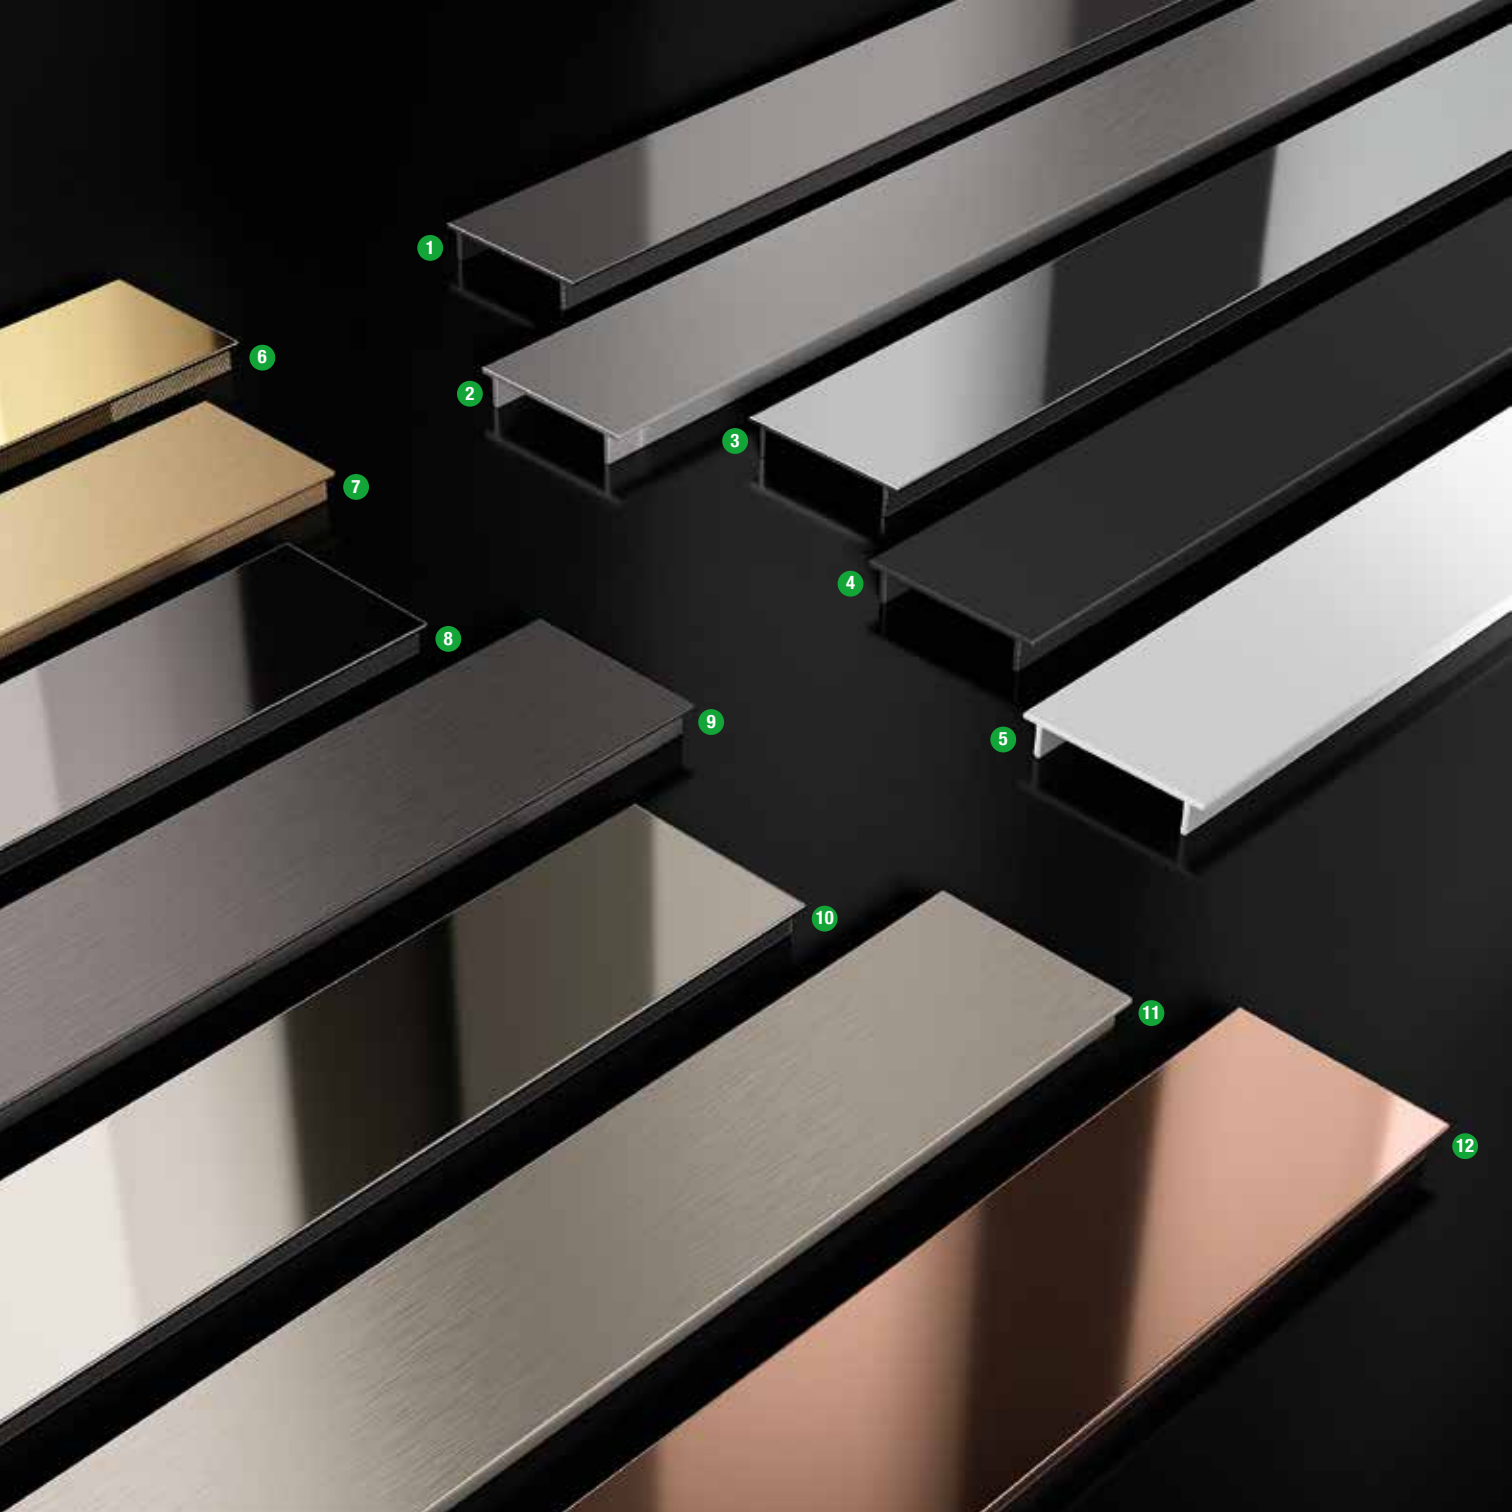

1

6

2

3

7

4

8

9

5

10

11

12

Finiture

Finishes

ACCIAIO INOX AISI 316 STAINLESS STEEL AISI 316		Classic	Flat	Design
1	Lucido Polished	•	•	•
2	Satinato Satin	•	•	•
3	Cromato Chromium-plated		•	
6	Oro lucido Polished gold		•	
7	Oro satinato Satin gold		•	
8	Grafite lucido Polished graphite		•	
9	Grafite satinato Satin graphite		•	
10	Nichel lucido Polished nickel		•	
11	Nichel satinato Satin nickel		•	
12	Oro rosa lucido Polished pink gold		•	

ALLUMINIO VERNICIATO COLOUR-COATED ALUMINIUM		Classic	Flat	Design
4	Nero opaco soft touch Soft touch matt black		•	
5	Bianco opaco soft touch Soft touch matt white		•