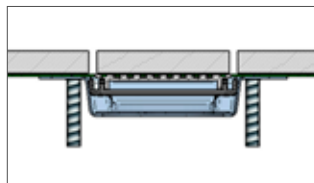

Invisible Cover

Aluminium cover, available in different lengths (from 60 to 120 cm), that disappears under the tile for a completely invisible aesthetic effect. With Invisible Cover, the shower tray and the linear shower drain become as one and blend perfectly with the bathroom covering.