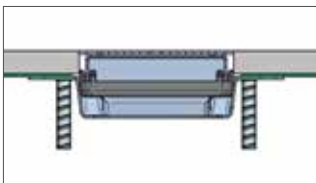

Design Cover

A cover that stands out for the absolute elegance of its design and for the central drain. In polished or satin stainless steel AISI 316, Design Cover is available in different lengths, from 60 to 120 cm.